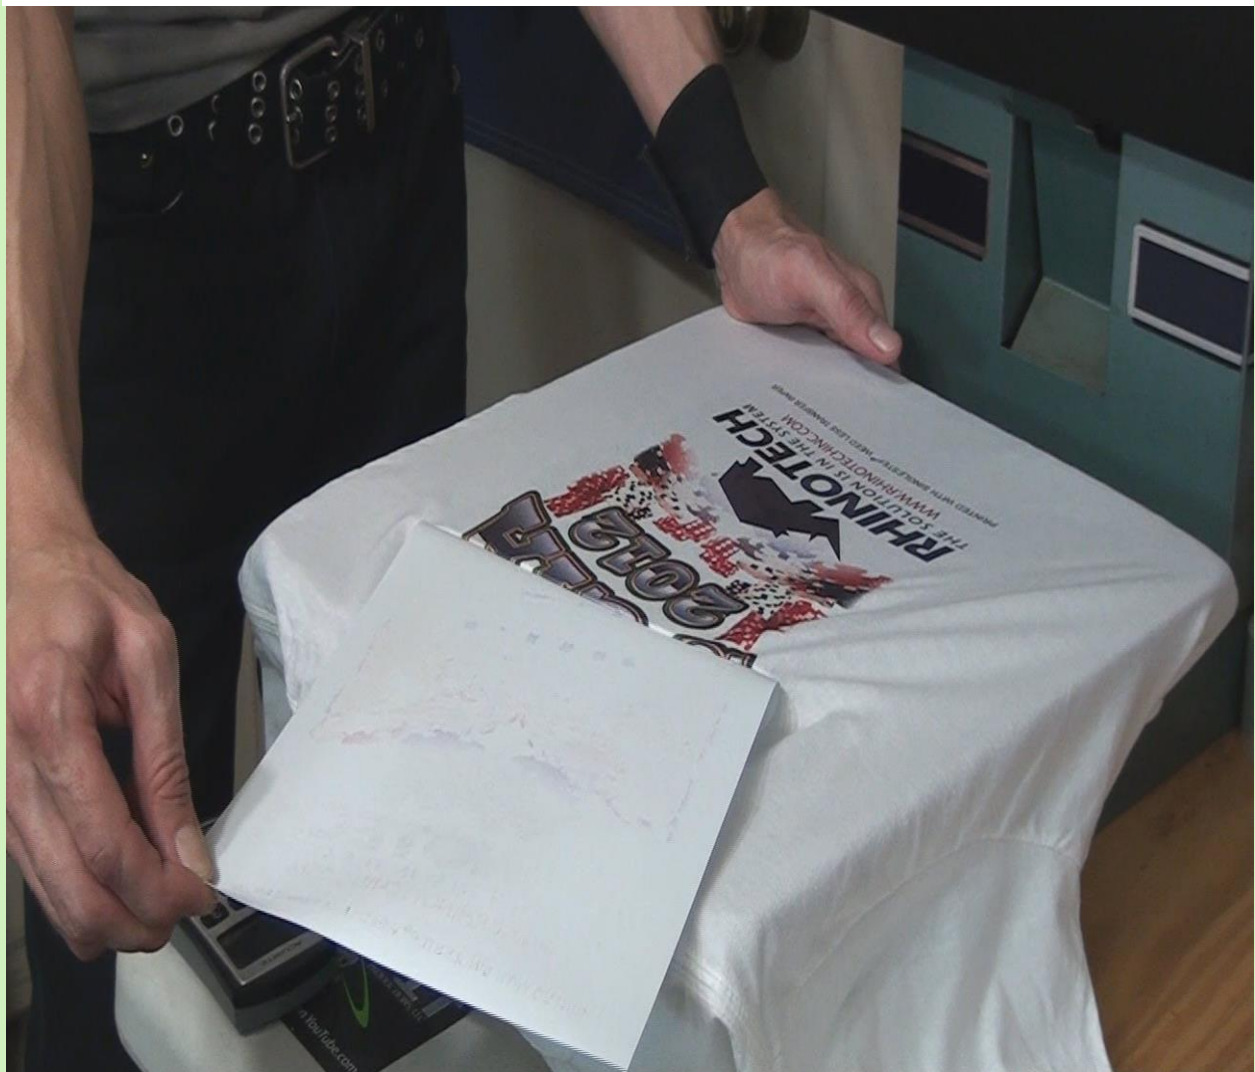

**Professional & reliable suppliers of quality products**

**TRANSFER PAPER**

**Kodak**

-Dark Colored T-shirts

-Light Colored T-shirts

**1 step**

-Dark T-shirts

**Jet SS Hot Peel**

-Iron on t-shirt

**TexPrint**

-Mugs, polyester t-shirts and ceramics

**Transfer Dark (ink+sub)**

-Dark colored cotton t-shirts

**Transfer Light (ink+sub)**

-Dark colored cotton t-shirts

**TRANSFER PAPERS**