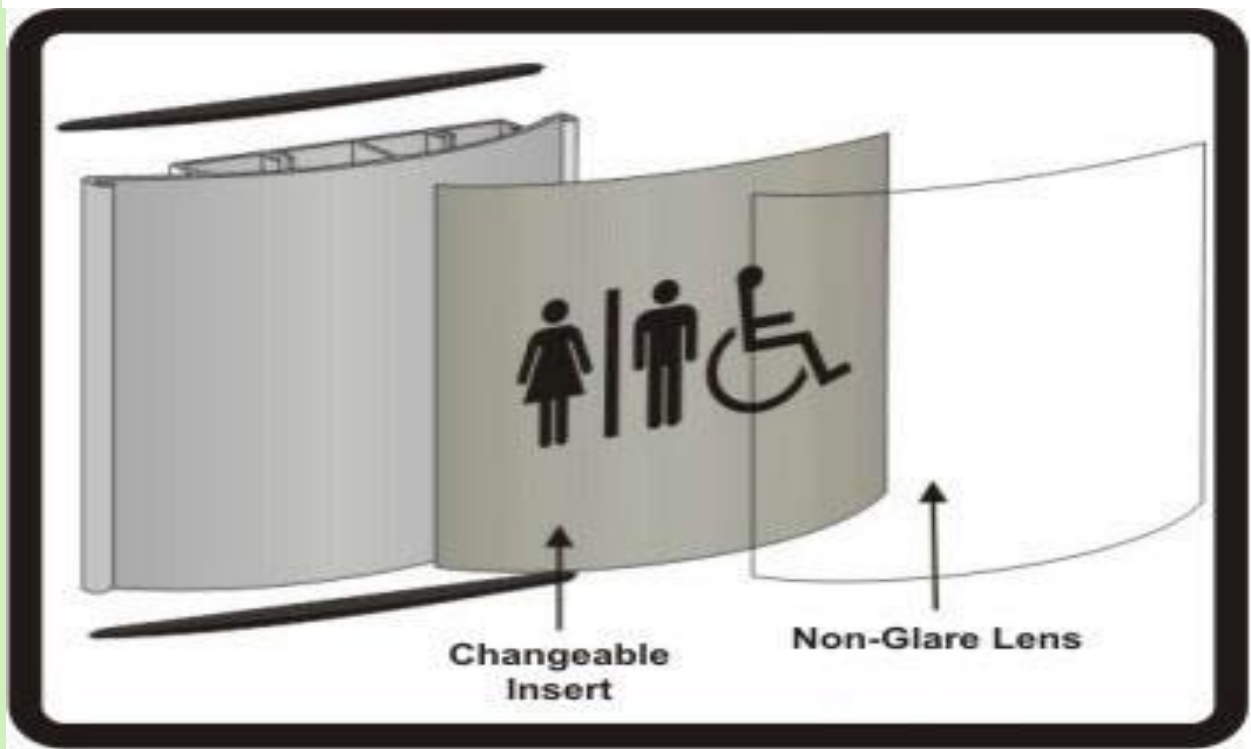

Professional & reliable suppliers of quality products

ALUMINIUM CURVED SIGNS

FULL LENGTHS

- Aluminium curved profile
3m - 6cm
 - Aluminium curved profile
3m - 8cm
 - Aluminium curved profile
3m - 10cm
 - Aluminium curved profile
3m - 12cm
 - Aluminium curved profile
3m - 15cm
 - Aluminium curved profile
3m - 21.5cm
 - Aluminium curved profile
2m - 6cm
 - Aluminium curved profile
2m - 8cm
 - Aluminium curved profile
2m - 10cm
 - Aluminium curved profile
2m - 12cm
 - Aluminium curved profile
2m - 15cm
 - Aluminium curved profile
2m - 21.5cm
 - PVC clear cover - 0.5mm
6 x 120cm
 - PVC clear cover - 0.5mm
8 x 120cm
 - PVC clear cover - 0.5mm
10 x 120cm
- =End cap - plastic - 6cm - black
or grey
- =End cap - plastic - 8cm - black
or grey
- End cap - plastic - 10cm -
black or grey

End cap - plastic - 15cm -
black or grey

End cap - plastic - 21.5cm -
black or grey

CUT TO SIZE - priced per cm

-Aluminium curved profile -
6cm - price per cm

-Aluminium curved profile -
8cm - price per cm