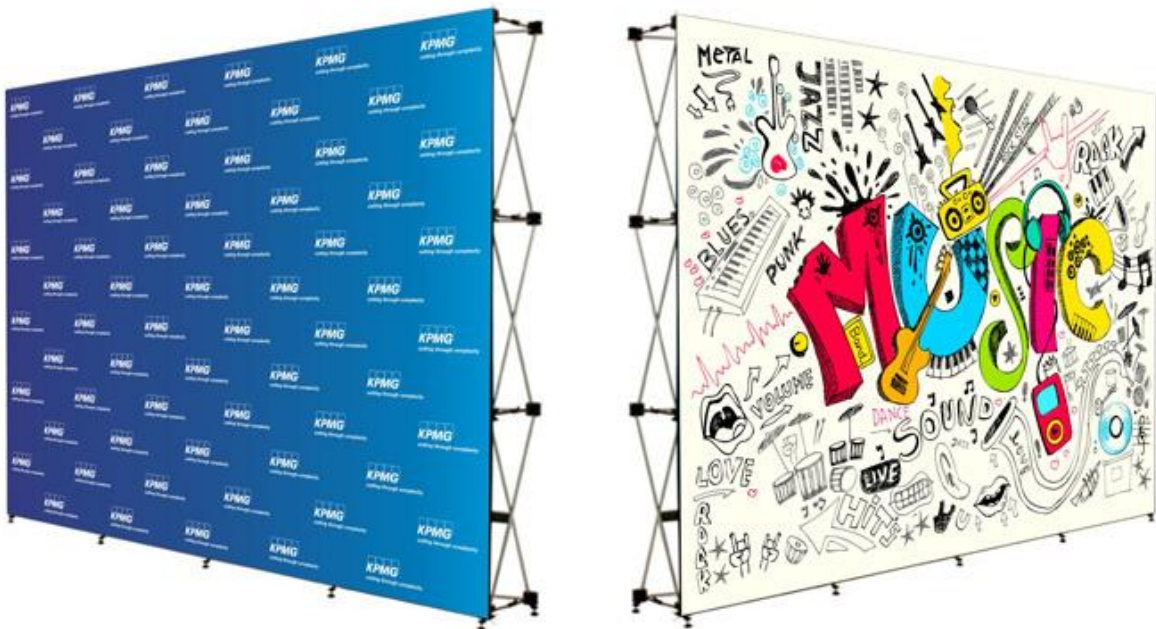

ARTSWANA

Suppliers of:

Educational • Signage • Screenprinting

Materials

Professional & reliable suppliers of quality products

BANNERWALL

Bannerwall - Deluxe (for indoor and limited outdoor use)

- 0.78 x 2.25m - with bag
- 1.52 x 2.25m - with bag
- 2.25 x 2.25m - with bag
- 3.00 x 2.25m - with bag
- 3.75 x 2.25m - with bag
- 4.50 x 2.25m - with bag

Bannerwall - extras

- Bag - small
- Bag - medium
- Bag - large

Wings per pair

DELUXE BANNERWALL IN BAG

ORACLE

PRIMAVERA

www.oracle.com/eppm

**CONTACT US FOR A
QUOTE**