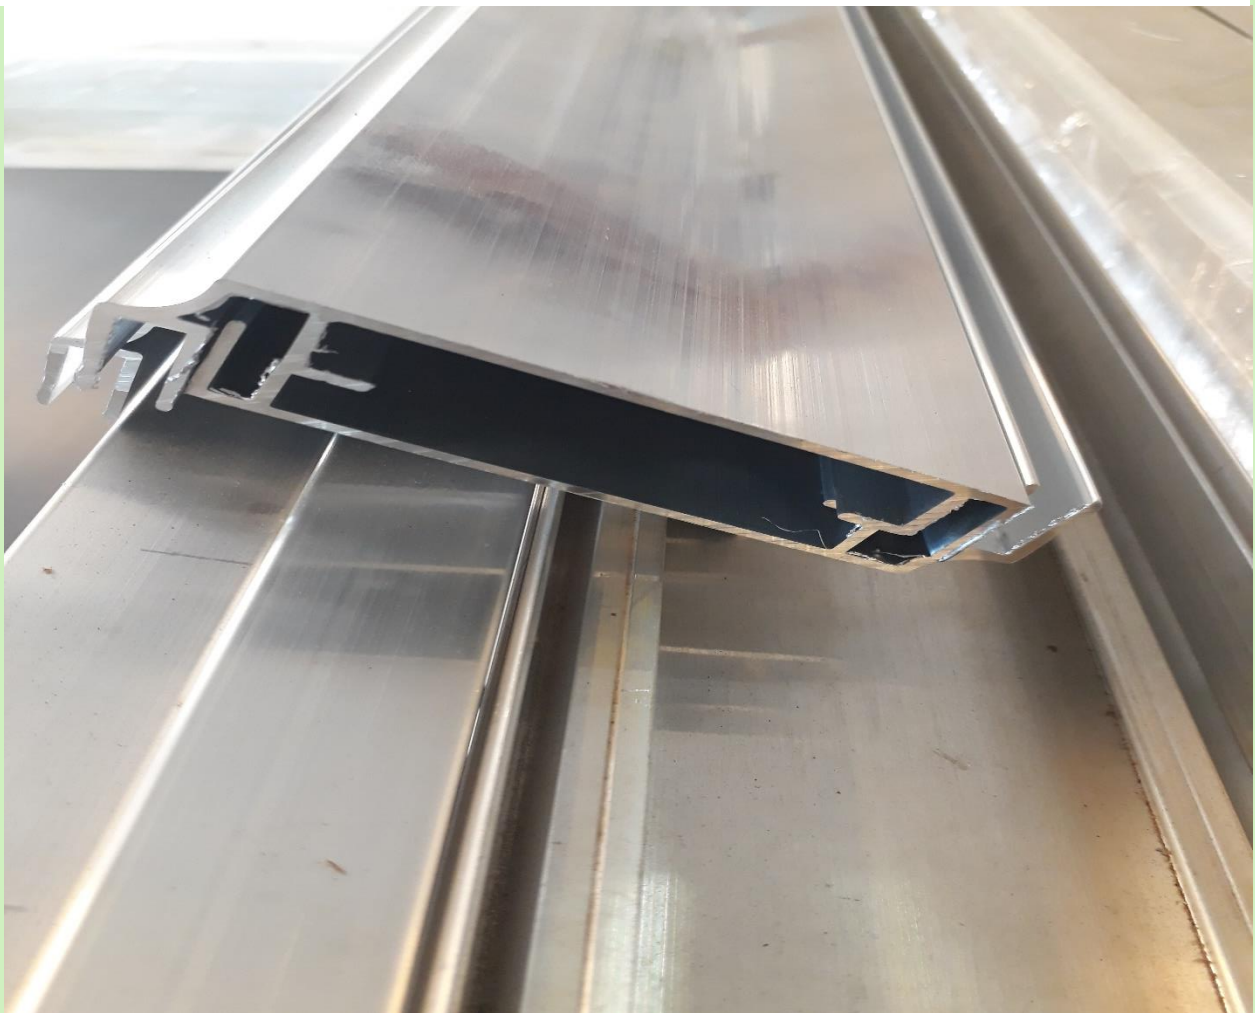

**Professional & reliable suppliers of quality products**

**ALUMINIUM  
COMPOSITE PANELS**

ALUMINIUM COMPOSITE  
PANELS

- 3mm x 3050 x1500mm-black-  
gloss/mat

-3mm x 3050 x1500mm-  
brushed aluminium

-3mm x 3050 x1500mm-silver  
metallic